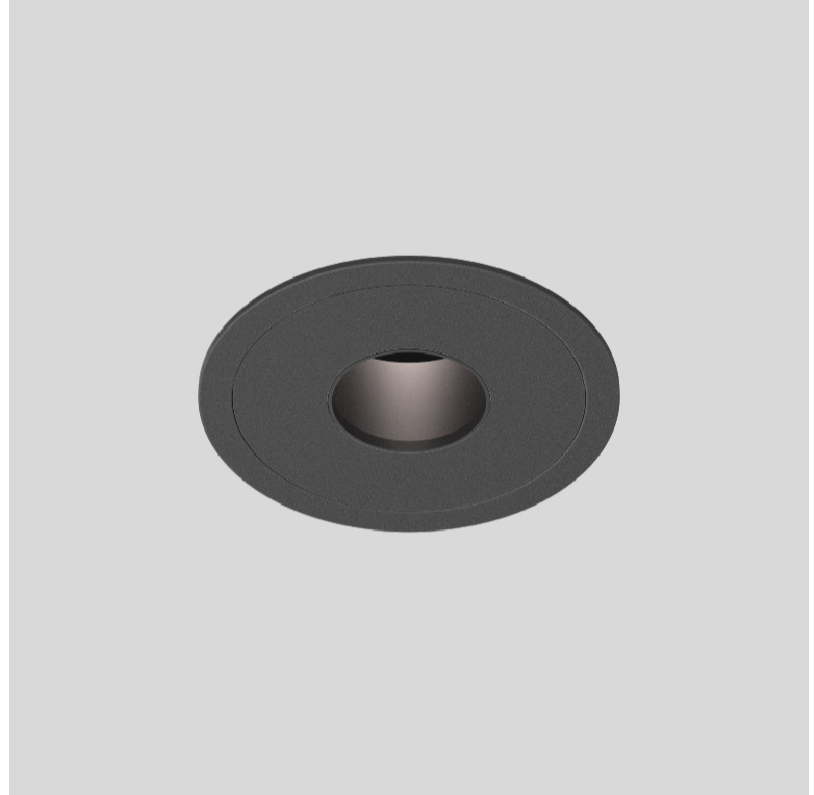

GENERAL

Series: Bioniq Evo Round Pinhole
Partner: Prolicht
Division: Architectural
Installation: Recessed
Product Type: Downlight
Mounting Location: Ceiling
Light Distribution: Adjustable / Direct

PHYSICAL

Shape: Round
Diameter (mm): 83
Diameter (in): 3 1/4
Height (mm): 100
Depth (mm): 105
Height (in): 4
Depth (in): 4 1/8
Ceiling Thickness (mm): 2 - 20
Ceiling Thickness (in): 1/16 - 1 1/8
Weight (kg): 0.4
Fixture Finish: [BLK / WHI](#)
Fixture Material: Extruded Aluminum
Cut-out Measurements: Dia. 75mm/2 15/16"

ELECTRICAL

Lamp Type: LED (Zhaga Standard)
Input Wattage (W): 12.8
Total Output Wattage (W): 11.8
Dimming: Non-dimming / DALI Dimming / MATTER Dimming
Driver Included: No
Driver Location: Remote
Driver Type: Constant Current - Universal
Driver Class: Class 2
Constant Current (MA): 350mA
Upon Request: 0-10V Dimming / Phase Dimming

LED

Color Temperature (°K): [2400 / 2700 / 3000 / 3500 / 4000](#)
Max. Delivered Lumen (lm): Max 951
Nominal Lumen (lm): 2006
CRI: >90 CRI
Efficiency (%): 74.1
Lamp Life (hrs): 50000

OPTICAL

Beam Angle: [20 / 26 / 32](#)
Adjustability: Rotational 350° / Tilt 30°

RATINGS AND CERTIFICATIONS

Certified By: Certified for North American Standards
IP rating: IP65
Glare Rating: ≤ 10