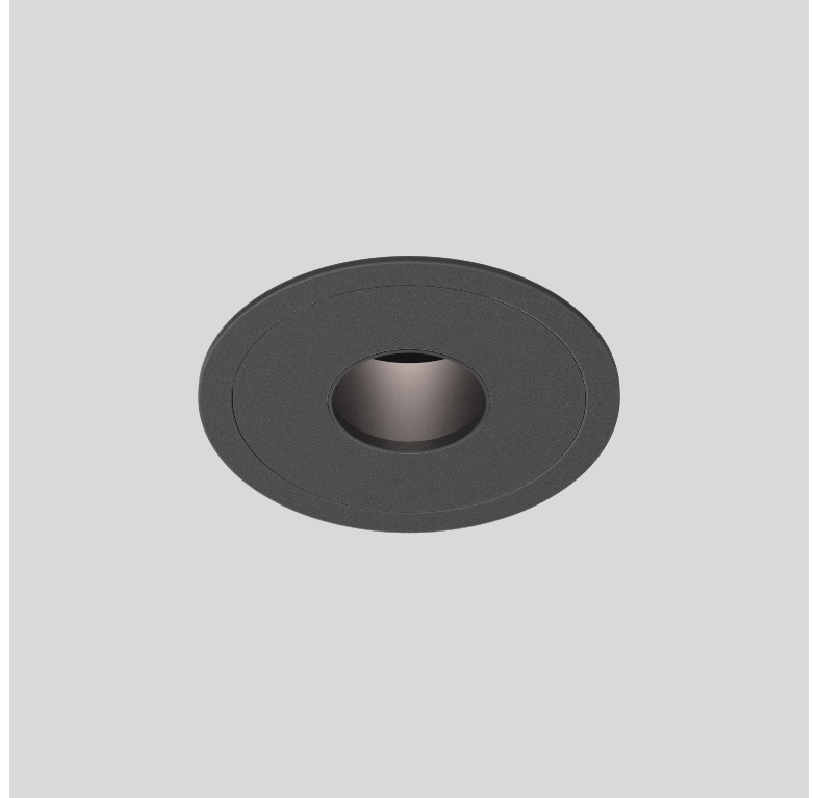

GENERAL

Series: Bioniq Evo Round Pinhole
Partner: Prolicht
Division: Architectural
Installation: Recessed
Product Type: Downlight
Mounting Location: Ceiling
Light Distribution: Adjustable / Direct

PHYSICAL

Shape: Round
Diameter (mm): 83
Diameter (in): 3 1/4
Height (mm): 100
Depth (mm): 105
Height (in): 4
Depth (in): 4 1/8
Ceiling Thickness (mm): 2 - 20
Ceiling Thickness (in): 1/16 - 1 1/8
Weight (kg): 0.4
Fixture Finish: SSR / BKV / CWI / CRY / HAB / UFT / ITA / RUA / FTG / MYG / LOD / PUS / FRO / FUP / KIA / POP / BLS / SPG / MEY / GOH / CHC / COM / ABZ / JAG / OBR / MOS / ROR
Fixture Material: Extruded Aluminum
Cut-out Measurements: Ø 75mm/2 15/16"

ELECTRICAL

Lamp Type: LED (Zhaga Standard)
Input Wattage (W): 12.8
Total Output Wattage (W): 11.8
Dimming: Non-dimming / DALI Dimming / MATTER Dimming
Driver Included: No
Driver Location: Remote
Driver Type: Constant Current - Universal
Driver Class: Class 2
Constant Current (MA): 350mA
Upon Request: 0-10V Dimming / Phase Dimming

LED

Color Temperature (°K): 2400 / 2700 / 3000 / 3500 / 4000
Max. Delivered Lumen (lm): Max 951
Nominal Lumen (lm): 2006
CRI: >90 CRI
Efficiency (%): 74.1
Lamp Life (hrs): 50000

OPTICAL

Beam Angle: 20 / 26 / 32
Adjustability: Rotational 350° / Tilt 30°

RATINGS AND CERTIFICATIONS

Certified By: Certified for North American Standards
IP rating: IP65
Glare Rating: ≤ 10