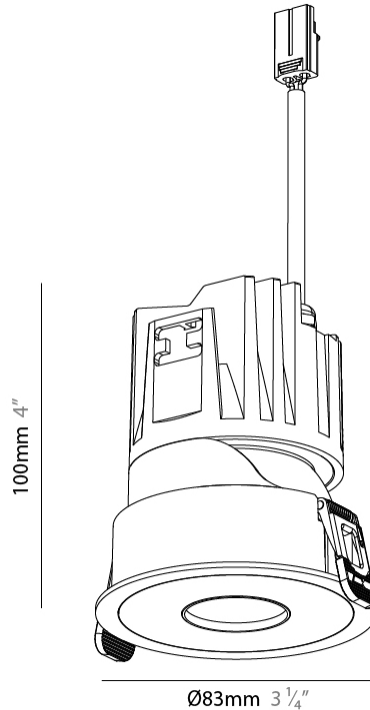

GENERAL

Series: Bioniq Evo Round Pinhole
Partner: Prolicht
Division: Architectural
Installation: Recessed
Product Type: Downlight
Mounting Location: Ceiling
Light Distribution: Adjustable / Direct

PHYSICAL

Shape: Round
Diameter (mm): 83
Diameter (in): 3 1/4
Height (mm): 100
Depth (mm): 105
Height (in): 4
Depth (in): 4 1/8
Ceiling Thickness (mm): 2 - 20
Ceiling Thickness (in): 1/16 - 1 1/8
Weight (kg): 0.4
Fixture Finish: SSR / BKV / CWI / CRY / HAB / UFT / ITA / RUA / FTG / MYG / LOD / PUS / FRO / FUP / KIA / POP / BLS / SPG / MEY / GOH / CHC / COM / ABZ / JAG / OBR / MOS / ROR
Fixture Material: Extruded Aluminum
Cut-out Measurements: Ø 75mm/2 15/16"

ELECTRICAL

Lamp Type: LED (Zhaga Standard)
Input Wattage (W): 12.8
Total Output Wattage (W): 11.8
Dimming: Non-dimming / DALI Dimming / MATTER Dimming
Driver Included: No
Driver Location: Remote
Driver Type: Constant Current - Universal
Driver Class: Class 2
Constant Current (MA): 350mA
Upon Request: 0-10V Dimming / Phase Dimming

LED

Color Temperature (°K): 2400 / 2700 / 3000 / 3500 / 4000
Max. Delivered Lumen (lm): Max 951
Nominal Lumen (lm): 2006
CRI: >90 CRI
Efficiency (%): 74.1
Lamp Life (hrs): 50000

OPTICAL

Beam Angle: 20 / 26 / 32
Adjustability: Rotational 350° / Tilt 30°

RATINGS AND CERTIFICATIONS

Certified By: Certified for North American Standards
IP rating: IP65
Glare Rating: ≤ 10